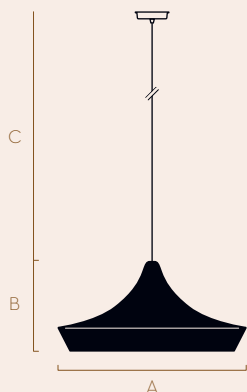

## CAVE

NP18-1

A versatile direct overhead light. Gracefully concise, CAVE focuses light in a single space.

	A	B	C (mm)
1 ply	Ø 400	180	1000
1 ply	Ø 500	240	1000
1 ply	Ø 600	300	1000

### Bulb fitting type and recommended bulb

Ø400, Ø500: E14, max 11w bulb LED

Ø600: E27, max 11w bulb LED

Please note due to the hand crafted nature of our pendants height dimensions are variable.