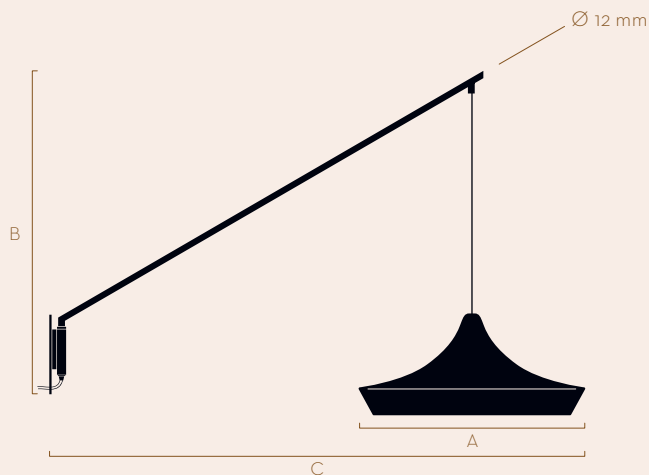

CAVE WALL ARM LONG (CWAL), plain finish in Olive

LIGHT/SHADE collection
CAVE WALL ARM LONG (CWAL)

A direct light source, pivoting left and right for easy adjustment of light focus. Perfect for a social environment. Reaching over a dining table or accompanying an arm chair, to create an inviting space within a space.

	A	B	C (mm)
1 ply	Ø 400	580	970

Available colour finishes

- Plain • Inside edge colour

Available in polished brass.

Wall plate available with or without push switch.
 Plug-in version includes 1.5 meter cable.