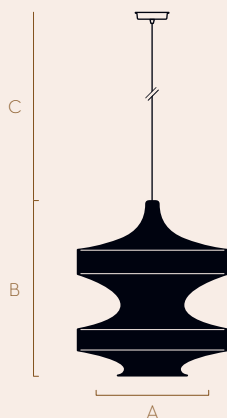

SONNE, two tone finish in Down Grey and Black

OMI collection
SONNE

A diffused atmospheric light. A statement pendant with presence that works well in a pair. In its smaller size hung low, SONNE is an excellent statement bedside light. In its larger size, a focal point in any social space.

	A	B	C (mm)
1 ply	Ø 500	600	1000
1 ply	Ø 600	700	1000

Available colour finishes

- Plain • Two tone

Bulb fitting type and recommended bulb

E27, max 11w bulb LED

Please note due to the hand crafted nature of our pendants height dimensions are variable.