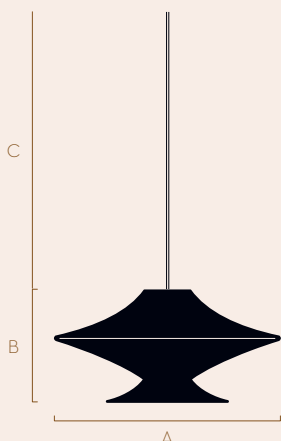

SSO4, plain finish in Ecru

A diffused atmospheric light. SIMPLE SHADE O4 is a statement pendant suited to bedroom and social spaces.

	A	B	C (mm)
1 ply	Ø 500	250	1000
1 ply	Ø 800	400	1000

**Available colour finishes**

- Plain • Two tone

**Optional suspension rod**

Ø12 mm x H 1000 / 500 mm cable cover  
available in copper finish.

**Bulb fitting type and recommended bulb**

Ø 500: E14, max 11w bulb LED

Ø 800: E27, max 11w bulb LED