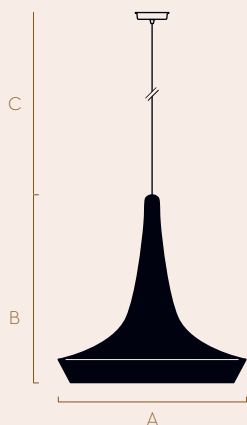

V2 GLÜCK, plain finish in Alpine

LIGHT/SHADE collection

V2 GLÜCK

NP18-1

A versatile direct overhead light. A pendant with stature, perfect over a restaurant banquette or equally at home in a boardroom.

	A	B	C (mm)
1 ply	Ø 500	450	1000
1 ply	Ø 600	550	1000
3 ply	Ø 800	750	1000

Available colour finishes

• Plain • Inside edge colour

Bulb fitting type and recommended bulb

Ø 500: E14, max 11w bulb LED

Ø 600, Ø 800: E27, max 11w bulb LED

Please note due to the hand crafted nature of our pendants height dimensions are variable.