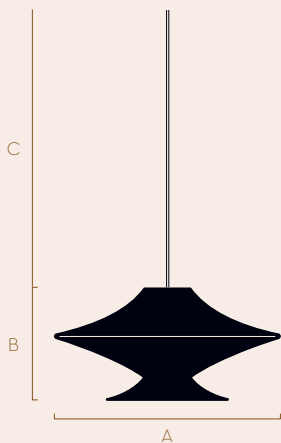

SSO4, two tone finish in British Wool (special edition)

SIMPLE SHADE collection

SSO4

NP7-1

A diffused atmospheric light. SIMPLE SHADE O4 is a statement pendant suited to bedroom and social spaces.

| | A | B | C (mm) |
|-------|-------|-----|--------|
| 2 ply | Ø 800 | 400 | 1500 |

Available colour finishes

- Plain • Two tone

Optional suspension rod

Ø22 mm x H 1000 mm cable cover available in copper finish.

Please note due to the hand crafted nature of our pendants height dimensions are variable.