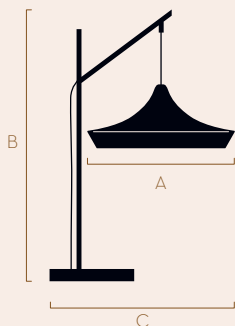

CAVE TABLE LIGHT (CTL), plain finish in Lava

LIGHT/SHADE collection
CAVE TABLE LIGHT (CTL)

A direct light source. Beautiful on a table in a social area,
 or as a desk lamp.

	A	B	C (mm)
1 ply	Ø 300	570	430

Available colour finishes

- Plain
- Inside edge colour

Available in polished brass or powder coated
 in RAL 9002 (Grey White).

Bulb fitting type and recommended bulb

E14, max 4w bulb LED

Please note due to the hand crafted nature of our pendants
 height dimensions are variable.