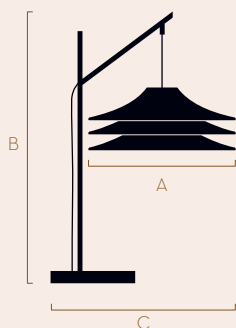

SSO3 TABLE LIGHT (SSTL), ombré finish in Ecrú and Rust

SIMPLE SHADE collection
SS TABLE LIGHT (SSTL)

A direct light source. Use with SSO1, SSO2, SSO3 (as shown) or CAVE. Beautiful on a table in a social area, or as a desk lamp.

	A	B	C (mm)
1 ply	Ø 300	570	430

Available colour finishes

• Plain • Trim • 50/50 • Ombré

Available in polished brass or powder coated in RAL 9002 (Grey White).

Bulb fitting type and recommended bulb

E14, max 4w bulb LED

Please note due to the hand crafted nature of our pendants height dimensions are variable.

NAOMI PAUL

+44 20 8556 8387
 studio@naomipaul.co.uk