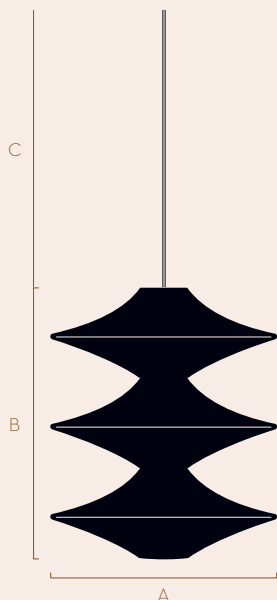

SS05, ombré finish in Ecrú and Greengold

SIMPLE SHADE collection

SSO5

A diffused atmospheric light. SIMPLE SHADE O5 makes a stunning focal point in an entrance hall or stairwell. A family of SSO5 pendants in a dining room creates a dramatic impression.

	A	B	C (mm)
1 ply	Ø 500	700	1000
1 ply	Ø 800	1100	1000

Available colour finishes

• Plain • Trim • 50/50 • Ombré

Optional suspension rod

Ø12 mm x H 1000 / 500 mm cable cover
available in copper finish.

Bulb fitting type and recommended bulb

Ø 500: (x6) E14, max 4w bulb LED

Ø 800: (x9) E14, max 11w bulb LED

Please note due to the hand crafted nature of our pendants height dimensions are variable.

NAOMI PAUL

+44 20 8556 8387
studio@naomipaul.co.uk